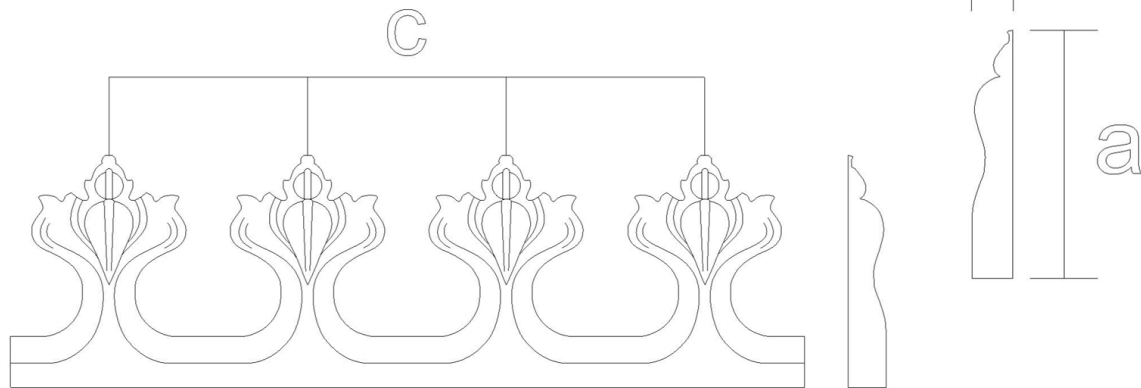

Moulding - Gothic Spire / Croquette

SKU: MLD-CROQ

www.heartwoodcarving.com

a	b	c
2.5"	1/2"	2.2"
3.5"	3/4"	3"
4.5"	7/8"	4.5"
5.5"	1"	4.71"
6.5"	1 1/4"	5.6"
7.5"	1 3/8"	6.4"

***Custom sizes by request**

© 2003-2018 Heartwood Carving Inc.®