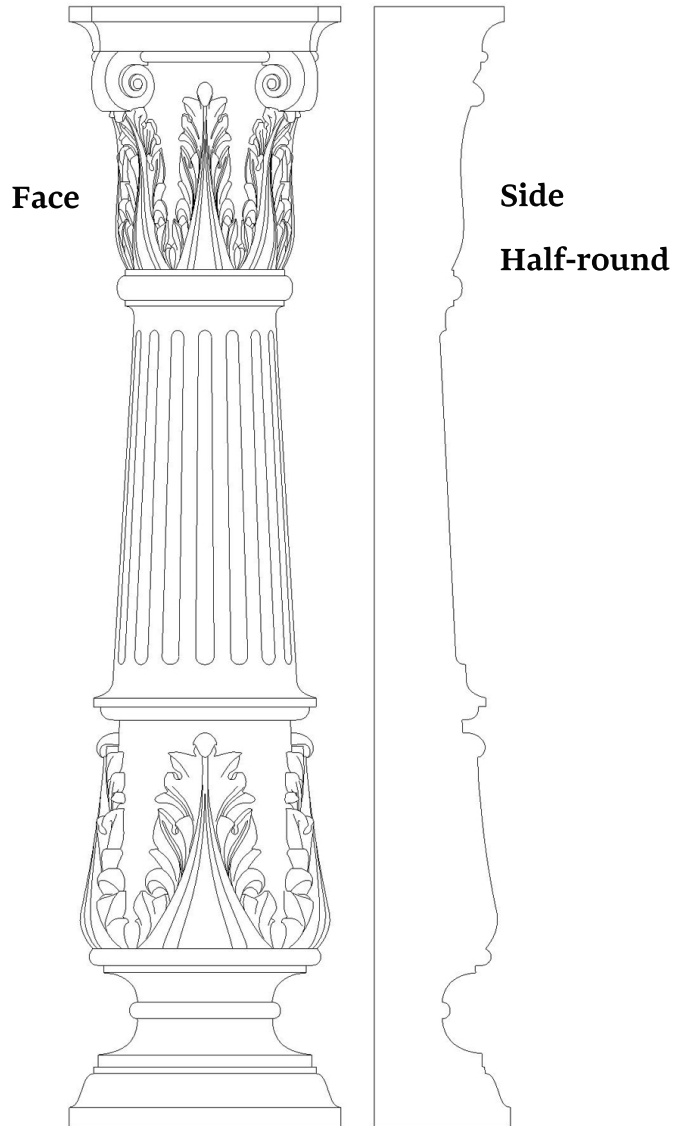

# Column Full Round - Acanthus Basse, Fluted Body, Corinthian Top

www.heartwoodcarving.com

SKU: COL-CORA-8

**8" OD (Outside Diameter)**  
**Full Round: 33", 42", 50" T**  
**Half Round: 33", 42", 50" T**  
**\*Custom sizes by request**