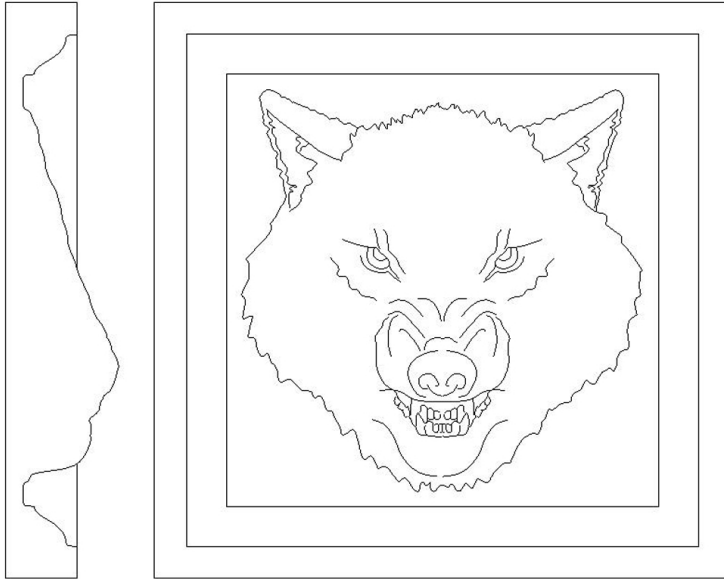

Corner Block - Wolf

SKU: CB-WOLF

www.heartwoodcarving.com

Height	Width	Edge
3"	3"	3/4"
3 1/4"	3 1/4"	3/4"
3 1/2"	3 1/2"	3/4"
3 3/4"	3 3/4"	3/4"
4"	4"	3/4"
4 1/2"	4 1/2"	3/4"
5"	5"	3/4"
5 1/2"	5 1/2"	3/4"
6"	6"	3/4"
6 1/2"	6 1/2"	3/4"