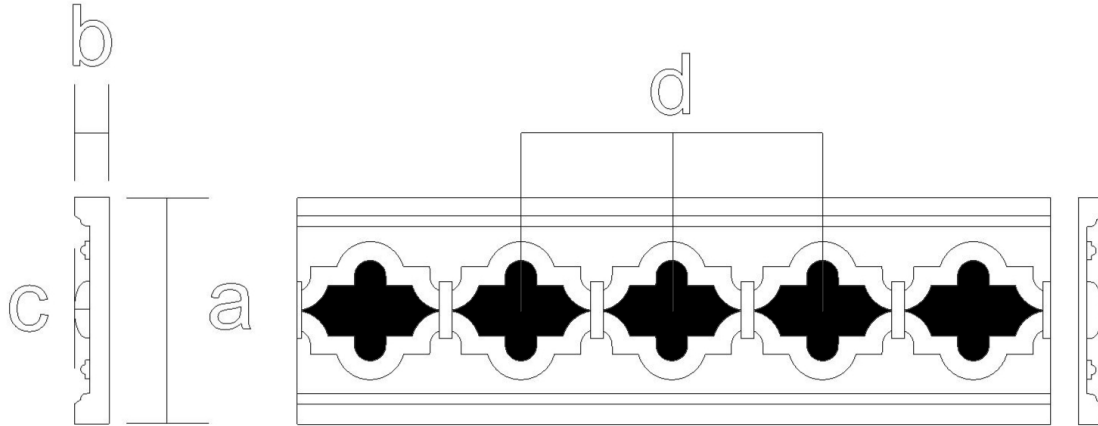

Frieze Moulding - Marrakesh (Pierced)

SKU: FZ-MKSHP

www.heartwoodcarving.com

a	b	c	d
2.5"	3/8"	0.58"	1.71"
3"	1/2"	0.58"	2.07"
3.5"	1/2"	0.56"	2.4"
4"	5/8"	0.56"	2.73"
4.5"	5/8"	0.56"	3.07"
5"	3/4"	0.55"	3.42"
6"	3/4"	0.55"	4.08"