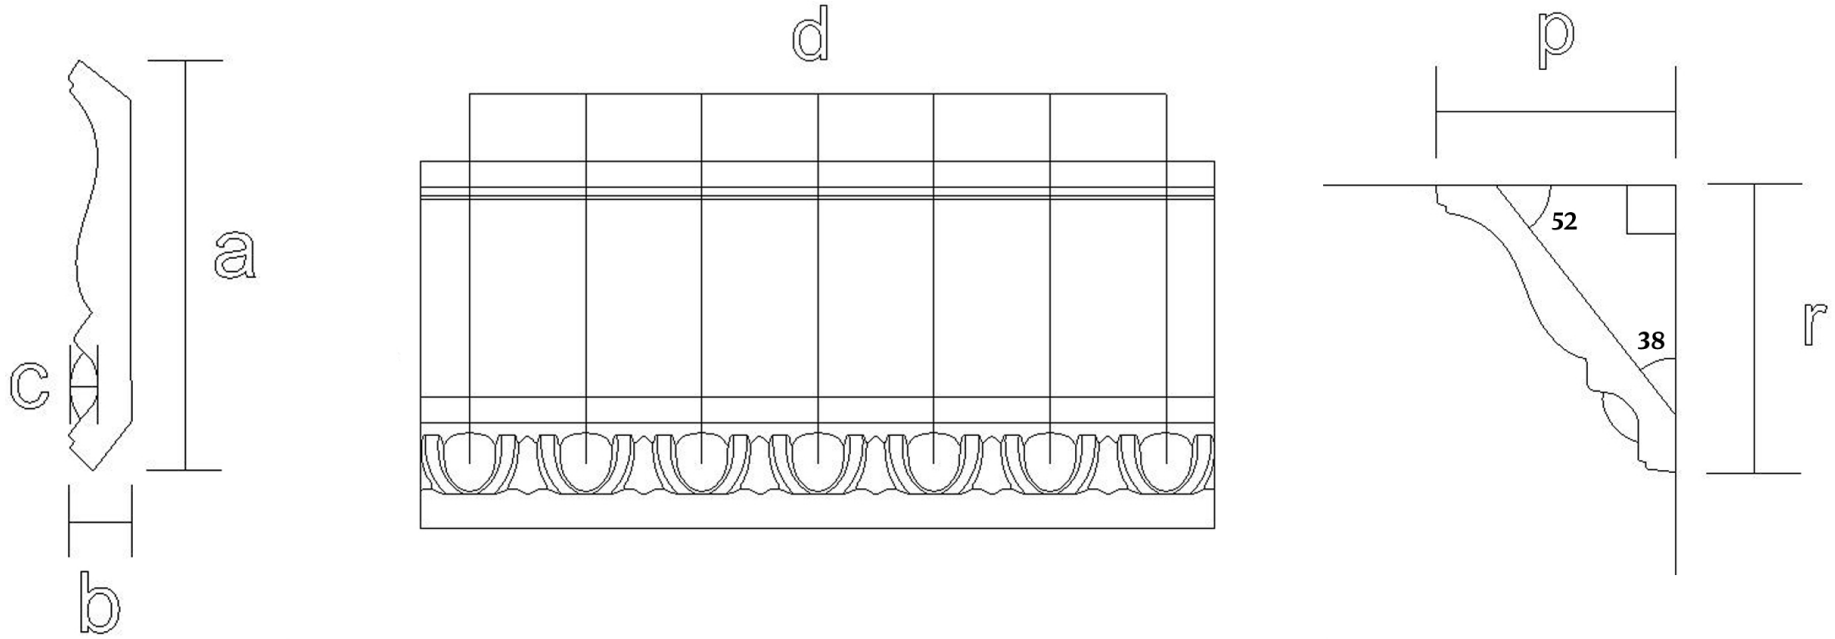

Crown Molding - 4.75" Egg and Dart #2

SKU: CR-ED4-475

www.heartwoodcarving.com

a	b	c	d	r	p
4.75"	3/4"	0.32"	1.5"	2.92"	3"

***Custom sizes by request**

© 2003-2018 Heartwood Carving Inc.®

Copyright claimed to the extent and creative product designs, product numbers, photographs, drawings, text, the selection, coordination, arrangement, organization, placement and ordering thereof, and other works herein reproduced. All rights reserved.