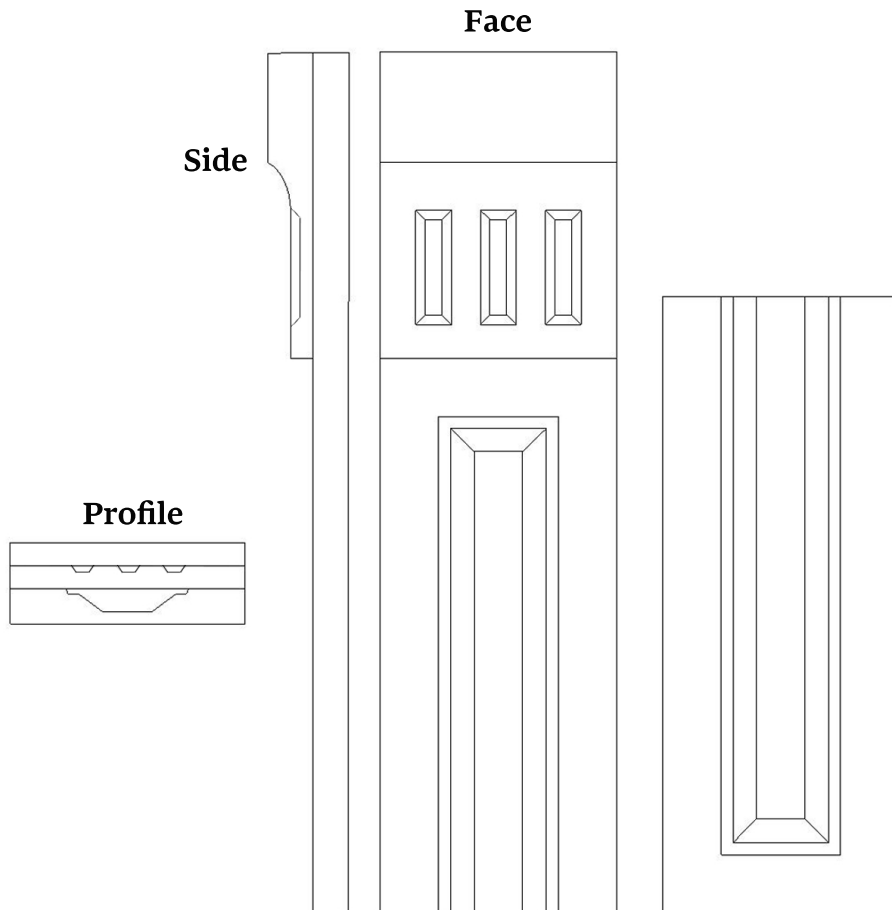

Pilaster - Simple Greek

SKU: PIL-SGRE

www.heartwoodcarving.com

Capital:

3" w x 4" t x 1.16" d

4" w x 5.32" t x 1.33" d

5" w x 6.5" t x 1.38" d

6" w x 8" t x 1.66" d

Pilaster:

3" w x 48" t, 94" t x 3/4" d

4" w x 48" t, 94" t x 3/4" d

5" w x 48" t, 94" t x 3/4" d

6" w x 48" t, 94" t x 3/4" d

***Custom sizes by request**

Optional Bottom

© 2003-2018 Heartwood Carving Inc.®