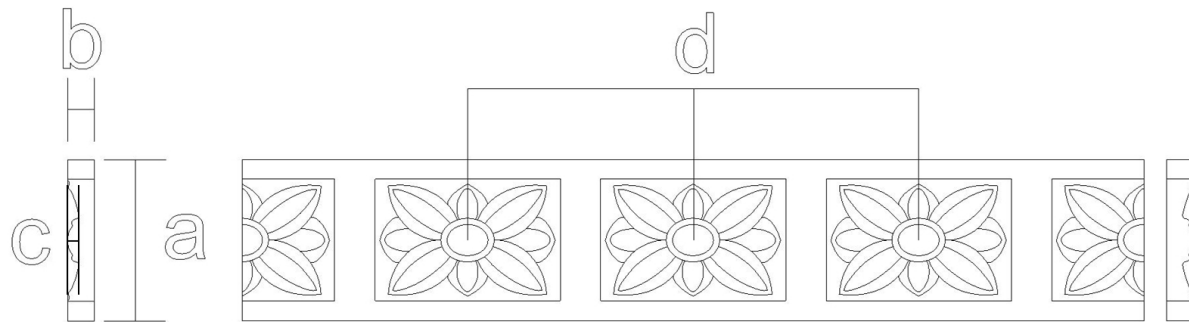

Frieze Moulding - Floral Transitions

SKU: FZ-FLORT

www.heartwoodcarving.com

a	b	c	d
2.5"	3/4"	0.25"	3.48"
3"	3/4"	0.26"	3.76"
3.5"	3/4"	0.34"	4.78"
4"	3/4"	0.4"	5.63"
4.5"	3/4"	0.44"	5.99"
5"	3/4"	0.47"	6.38"
6"	3/4"	0.55"	8.34"