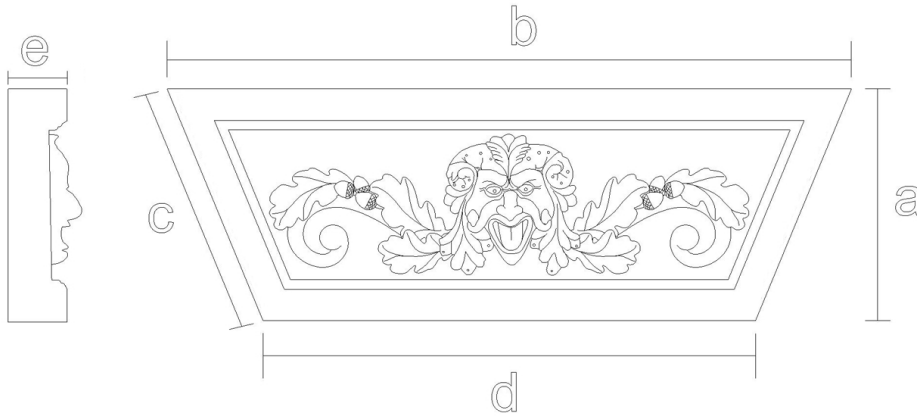

Keystone - Greenman and Leaves

SKU: KS-GMAN

www.heartwoodcarving.com

a	b	c	d	e
3"	9"	3.13"	6.6"	3/4"
4"	12"	4.13"	8.77"	3/4"
5"	15"	5.13"	10.94"	3/4"
6"	18"	6.13"	13.13"	3/4"

***Custom sizes by request**

© 2003-2018 Heartwood Carving Inc.®