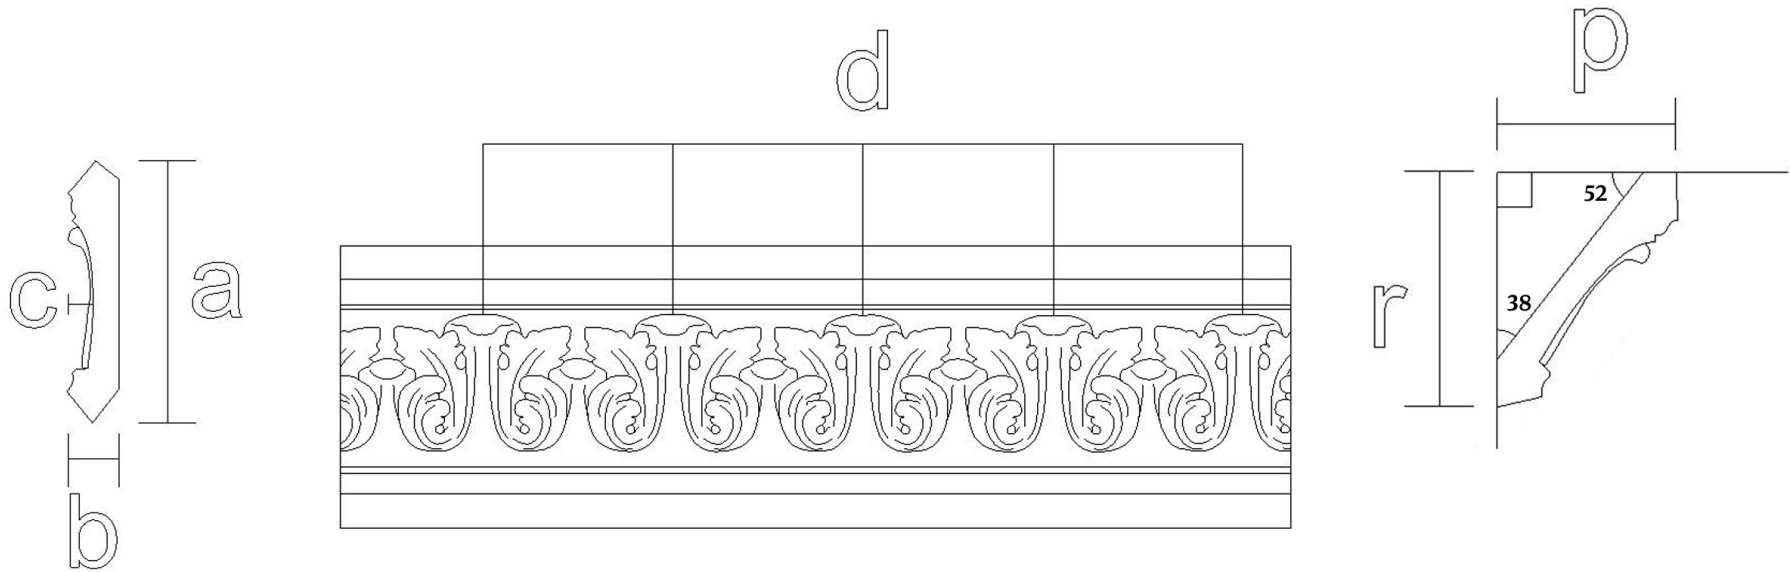

# Crown Molding - Acanthus

SKU: CR-ACA

www.heartwoodcarving.com

a	b	c	d	r	p
3"	3/4"	0.37"	2.61"	2.36"	1.85"
3.5"	3/4"	0.46"	3.01"	2.75"	2.15"
4"	3/4"	0.5"	3.32"	3.15"	2.46"
4.5"	3/4"	0.52"	3.75"	3.54"	2.77"
5"	3/4"	0.61"	4.25"	3.94"	3.07"
6"	3/4"	0.69"	4.97"	4.72"	3.69"

**\*Custom sizes by request**