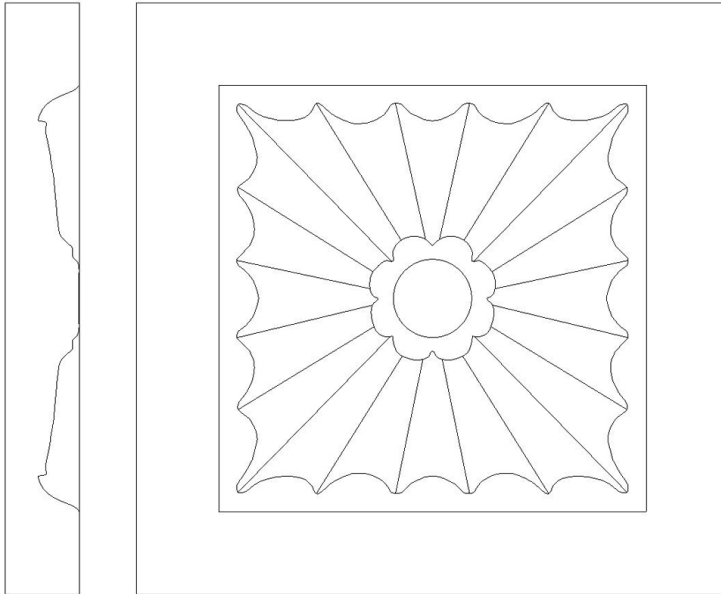

# Corner Block - Square Fan

SKU: CB-SQFN

www.heartwoodcarving.com

Height	Width	Depth
3"	3"	3/4"
3 1/4"	3 1/4"	3/4"
3 1/2"	3 1/2"	3/4"
3 3/4"	3 3/4"	3/4"
4"	4"	3/4"
4 1/2"	4 1/2"	3/4"
5"	5"	3/4"
5 1/2"	5 1/2"	3/4"
6"	6"	3/4"
6 1/2"	6 1/2"	3/4"