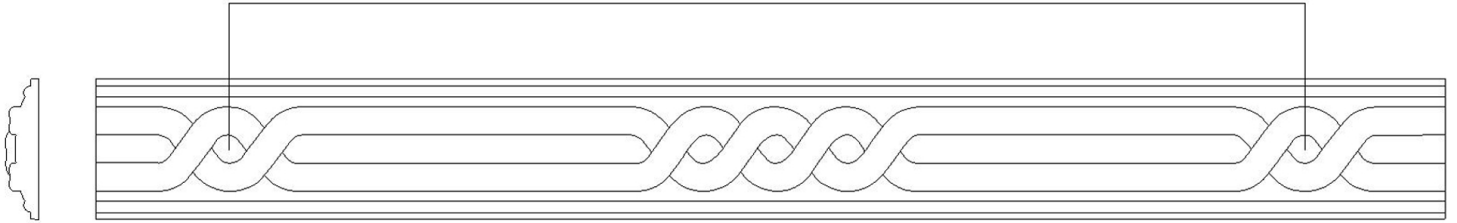

# Detail Molding - Triple Link Astragal

SKU: DT-TL

[www.heartwoodcarving.com](http://www.heartwoodcarving.com)

10.36" between repeats

1 3/4" w x 3/4" d x 94" l

\*Custom sizes by request

© 2003-2018 Heartwood Carving Inc.®