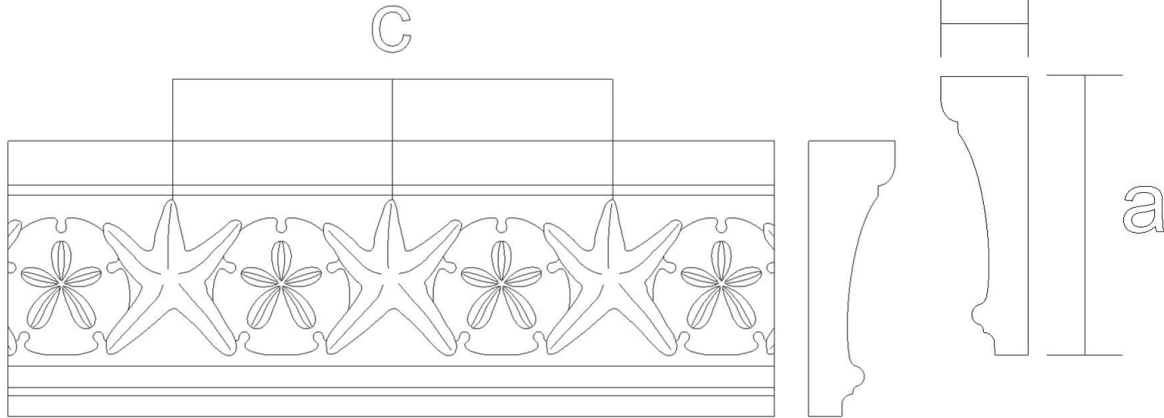

Moulding - Starfish and Sand Dollar

SKU: MLD-STSD

www.heartwoodcarving.com

a	b	c
2.5"	3/4"	2.1"
3"	3/4"	2.5"
3.5"	3/4"	2.93"
4"	3/4"	3.8"
4.5"	3/4"	4.3"
5"	3/4"	4.74"
6"	3/4"	5.5"

***Custom sizes by request**