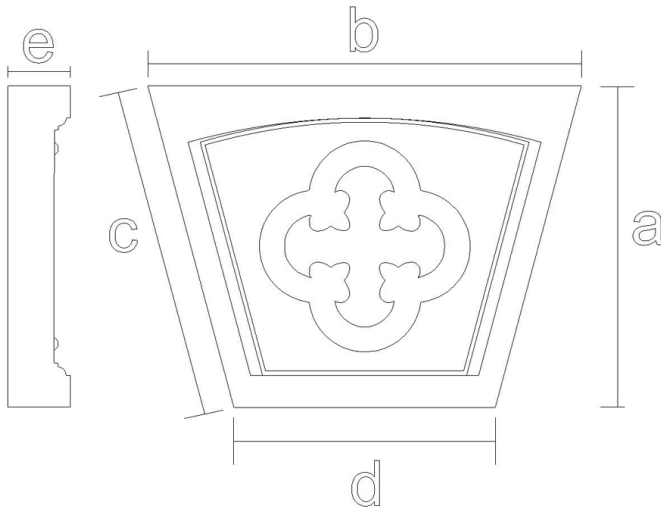

# Keystone - Gothic Quatrefoil

SKU: KS-GOTH

www.heartwoodcarving.com

a	b	c	d	e
4"	5 3/8"	5.03"	3.4"	3/4"
5"	6 3/4"	5.9"	4"	3/4"
6"	8"	6.03"	4.4"	3/4"
7"	9 3/8"	6.9"	5"	3/4"

**\*Custom sizes by request**

© 2003-2018 Heartwood Carving Inc.®