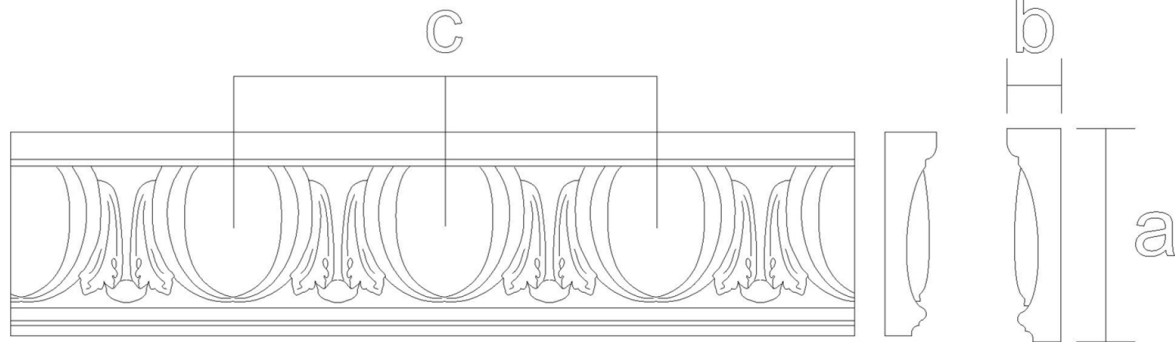

Moulding - Egg and Acanthus

SKU: MLD-EA

www.heartwoodcarving.com

a	b	c
2.5"	3/4"	2.71"
3"	3/4"	3.21"
3.5"	3/4"	3.71"
4"	3/4"	4.21"
4.5"	3/4"	3.71"
5"	3/4"	5.23"
6"	3/4"	6.23"

***Custom sizes by request**

© 2003-2018 Heartwood Carving Inc.®