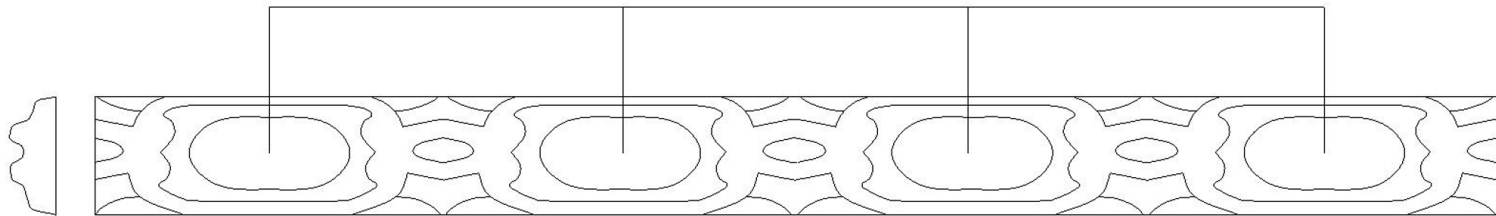

# Detail Molding - Victorian

SKU: DT-VIC

[www.heartwoodcarving.com](http://www.heartwoodcarving.com)

1.51" between repeats

1.2" w x 1/4" d x 94" l

**\*Custom sizes by request**

© 2003-2018 Heartwood Carving Inc.®