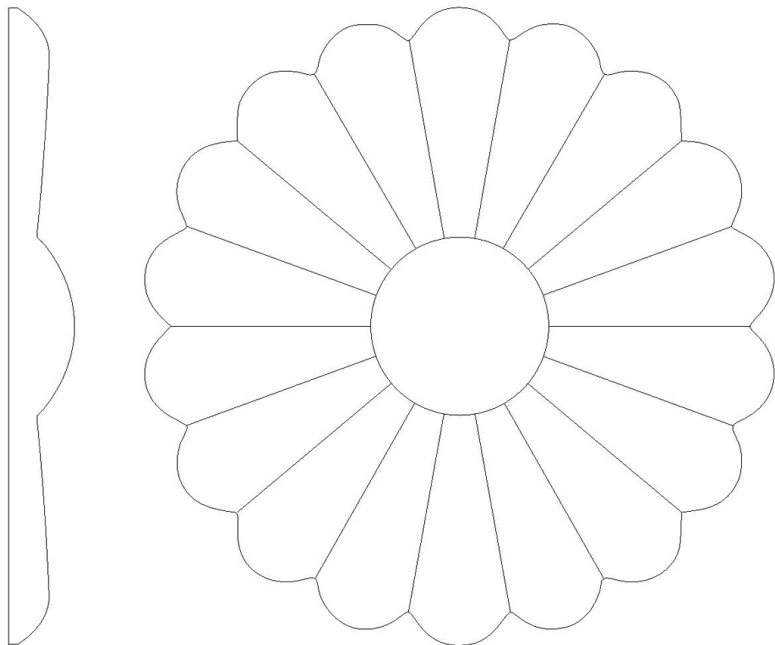

# Onlay - Sun Daisy - Round

SKU: ON-SDSY

[www.heartwoodcarving.com](http://www.heartwoodcarving.com)

**3" w x 3" t x 0.59" d**

**4" w x 4" t x 0.6" d**

**5" w x 5" t x 0.6" d**

**6" w x 6" t x 0.66" d**

**7" w x 7" t x 0.57" d**

**8" w x 8" t x 0.64" d**

**9" w x 9" t x 0.71" d**

**12" w x 12" t x 0.92" d**

**\*Custom sizes by request**

© 2003-2018 Heartwood Carving Inc.®

Copyright claimed to the extent and creative product designs, product numbers photographs, drawings, text, the selection, coordination, arrangement, organization, placement and ordering thereof, and other works herein reproduced. All rights reserved.