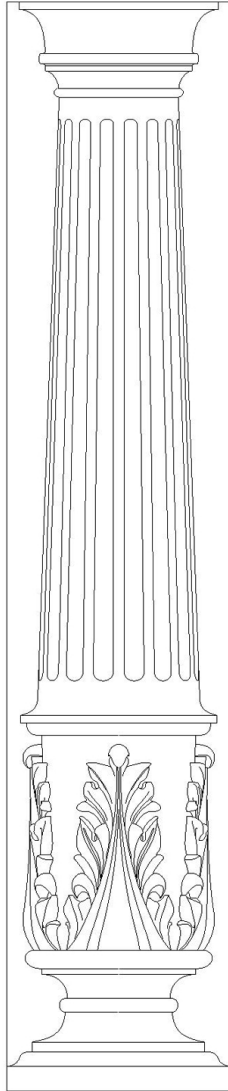

Column - Half Round Pilaster, Fluted Column, Acanthus Pedestal, Doric Capital

www.heartwoodcarving.com

SKU: PIL-FLUACAHR

Face

Side

10" w x 43" t x 5.25" d

*Custom sizes by request

© 2003-2018 Heartwood Carving Inc.®

Copyright claimed to the extent and creative product designs, product numbers photographs, drawings, text, the selection, coordination, arrangement, organization, placement and ordering thereof, and other works herein reproduced. All rights reserved.