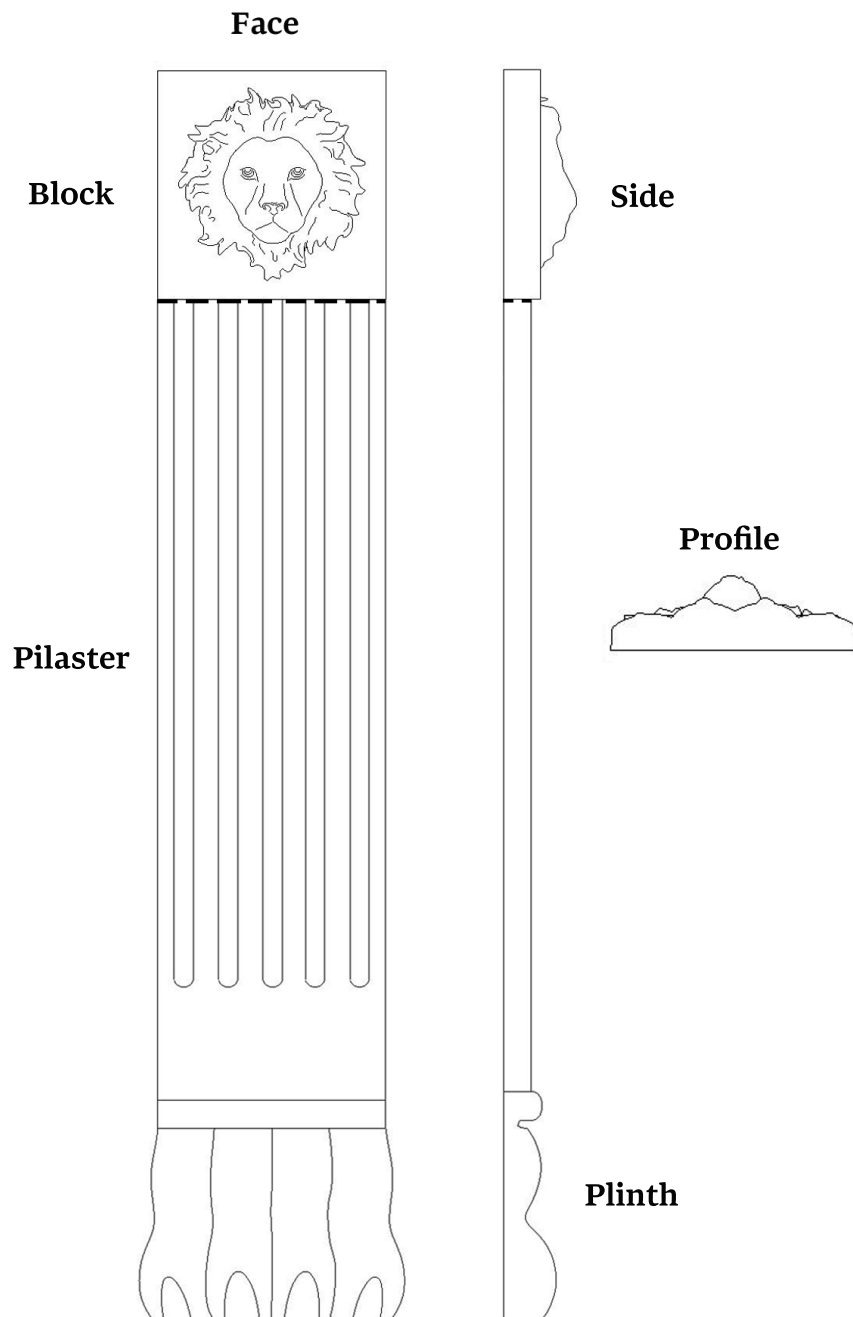

Column, Pilaster - Regal Lion Accents

SKU: PIL-LIONC

www.heartwoodcarving.com

Pilaster & Block:

3" w x 48", 94" t w/ block x 3/4" d

4" w x 48", 94" t w/ block x 3/4" d

5" w x 48", 94" t w/ block x 3/4" d

6" w x 48", 94" t w/ block x 3/4" d

Plinth:

3" t x 3 1/2" base x 3" top

4" t x 4 5/8" base x 4" top

5" t x 5 13/16" base x 5" top

6" t x 7" base x 6" top

*Custom sizes by request

Trimming

Locations - - - -