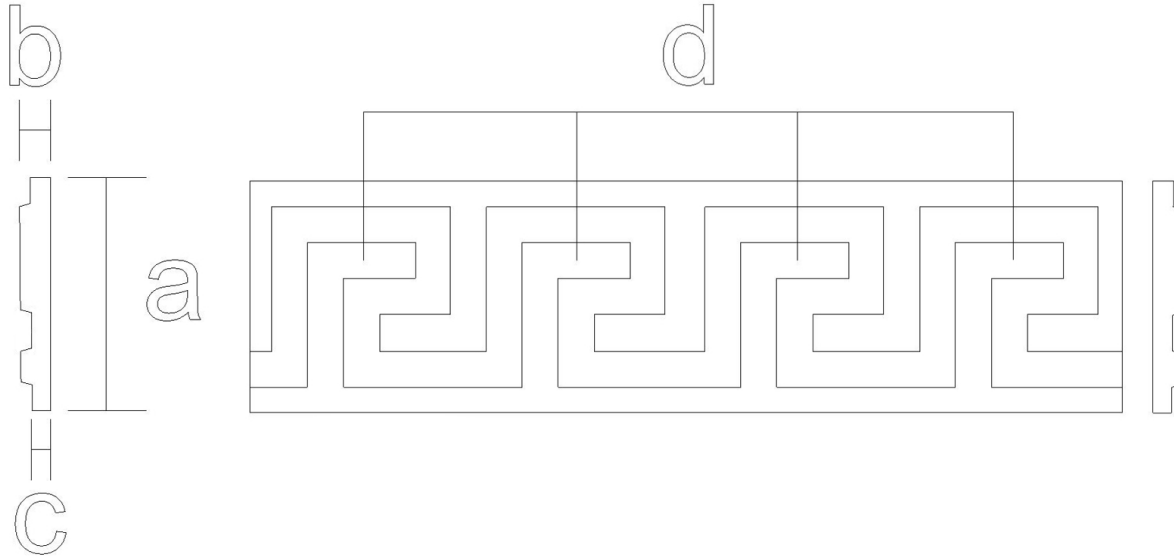

# Frieze Moulding - Greek Keys

SKU: FZ-GRKY

www.heartwoodcarving.com

a	b	c	d
2.5"	5/8"	3/8"	1.73"
3"	5/8"	3/8"	2.87"
3.5"	5/8"	3/8"	3.27"
4"	5/8"	3/8"	3.71"
4.5"	5/8"	3/8"	4.17"
5"	5/8"	3/8"	4.53"
6"	5/8"	3/8"	5.22"