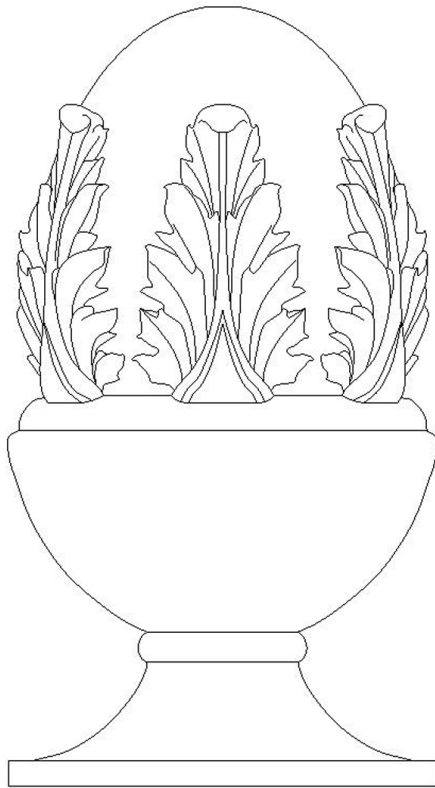

Finial - Classic Acanthus

SKU: FN-ACA

www.heartwoodcarving.com

3" Round x 5" Tall

4" Round x 7.25" Tall

5" Round x 9" Tall

6" Round x 11" Tall

9" Round x 16.25" Tall

***Custom sizes by request**

Bottom