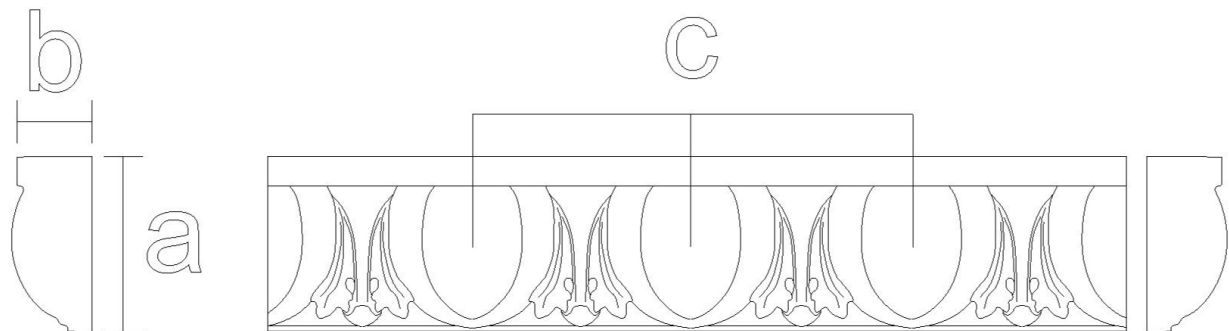

Frieze Moulding - Egg & Acanthus

SKU: FZ-EA

www.heartwoodcarving.com

a	b	c
1"	3/8"	1.25"
1 1/2"	1/2"	1.86"
2"	5/8"	2.5"
2 1/2"	3/4"	3.1"

***Custom sizes by request**

© 2003-2018 Heartwood Carving Inc.®

Copyright claimed to the extent and creative product designs, product numbers, photographs, drawings, text, the selection, coordination, arrangement, organization, placement and ordering thereof, and other works herein reproduced. All rights reserved.