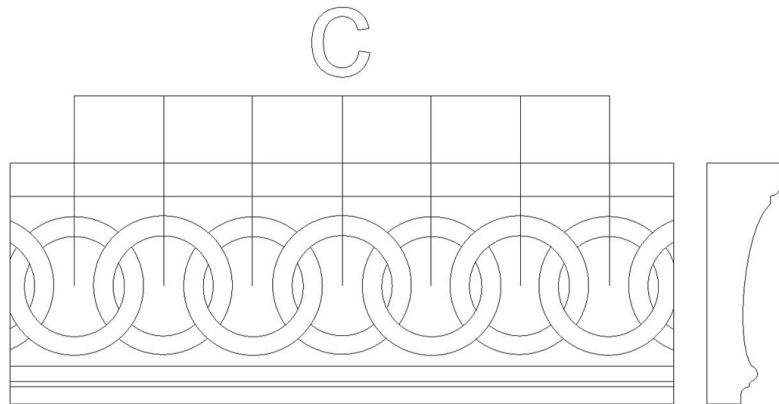

Moulding - Celtic Rings

SKU: MLD-RING

www.heartwoodcarving.com

a	b	c
2.5"	3/4"	1.1"
3"	3/4"	1.1"
3.5"	3/4"	1.1"
4"	3/4"	1.1"
4.5"	3/4"	1.1"
5"	3/4"	1.1"
6"	3/4"	1.1"

***Custom sizes by request**

© 2003-2018 Heartwood Carving Inc.®