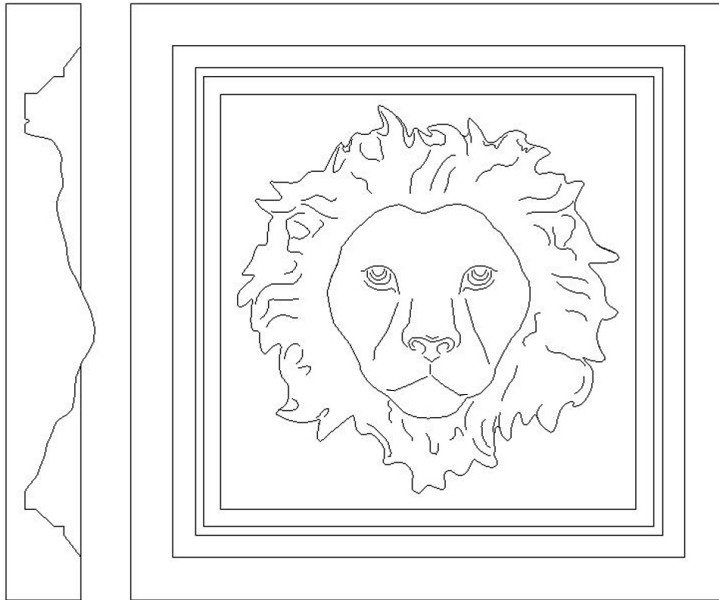

# Corner Block - Regal Lion

SKU: CB-LIONC

www.heartwoodcarving.com

| Height | Width  | Edge |
|--------|--------|------|
| 3"     | 3"     | 3/4" |
| 3 1/4" | 3 1/4" | 3/4" |
| 3 1/2" | 3 1/2" | 3/4" |
| 3 3/4" | 3 3/4" | 3/4" |
| 4"     | 4"     | 3/4" |
| 4 1/2" | 4 1/2" | 3/4" |
| 5"     | 5"     | 3/4" |
| 5 1/2" | 5 1/2" | 3/4" |
| 6"     | 6"     | 3/4" |
| 6 1/2" | 6 1/2" | 3/4" |