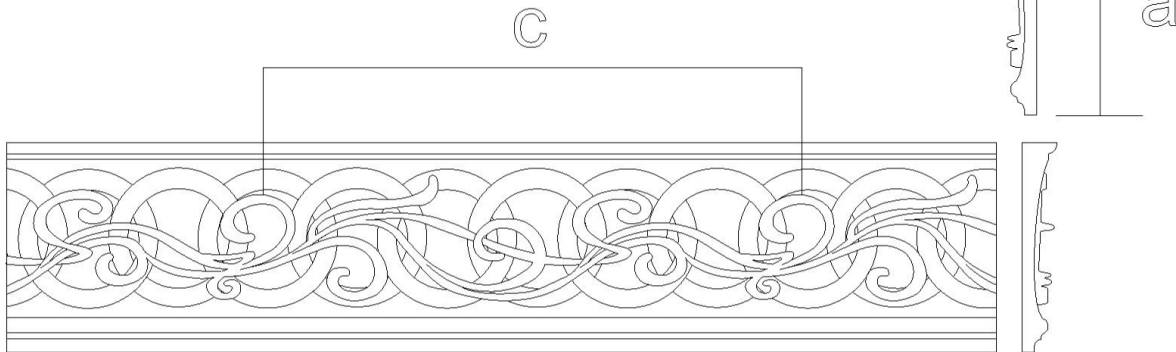

# Moulding - Celtic Nouveau

SKU: MLD-CELN

www.heartwoodcarving.com

a	b	c
2.5"	3/4"	5.55"
3"	3/4"	6.7"
3.5"	3/4"	7.93"
4"	3/4"	9.33"
4.5"	3/4"	9.83"
5"	3/4"	12.63"
6"	3/4"	14.6"

**\*Custom sizes by request**