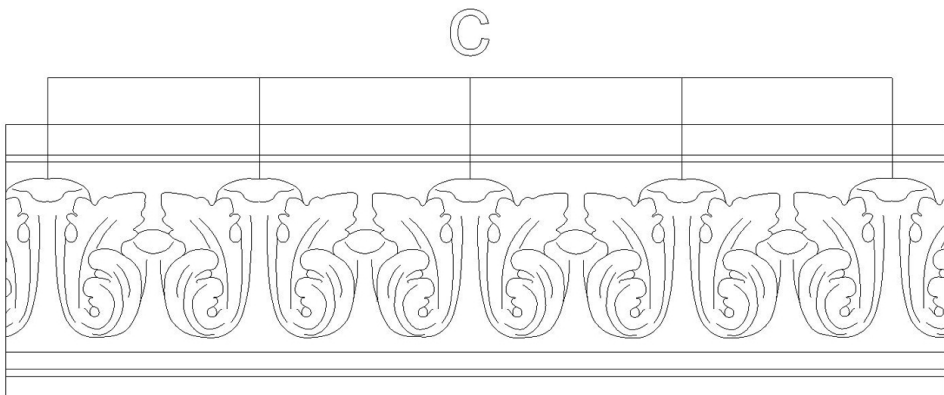

Moulding - Acanthus

SKU: MLD-ACA

www.heartwoodcarving.com

a	b	c
2.5"	3/4"	1.85"
3"	3/4"	2.2"
3.5"	3/4"	2.7"
4"	3/4"	3.1"
4.5"	3/4"	3.54"
5"	3/4"	3.94"
6"	3/4"	4.74"

***Custom sizes by request**

© 2003-2018 Heartwood Carving Inc.®