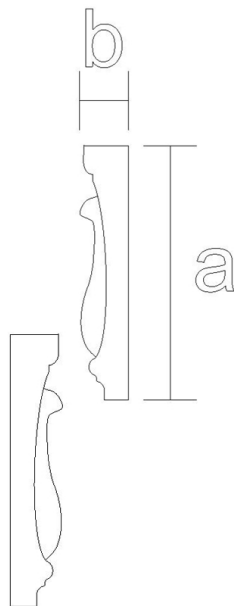

Moulding - Acanthus

SKU: MLD-ACA

www.heartwoodcarving.com

a	b	c
2.5"	3/4"	1.85"
3"	3/4"	2.2"
3.5"	3/4"	2.7"
4"	3/4"	3.1"
4.5"	3/4"	3.54"
5"	3/4"	3.94"
6"	3/4"	4.74"

***Custom sizes by request**

© 2003-2018 Heartwood Carving Inc.®