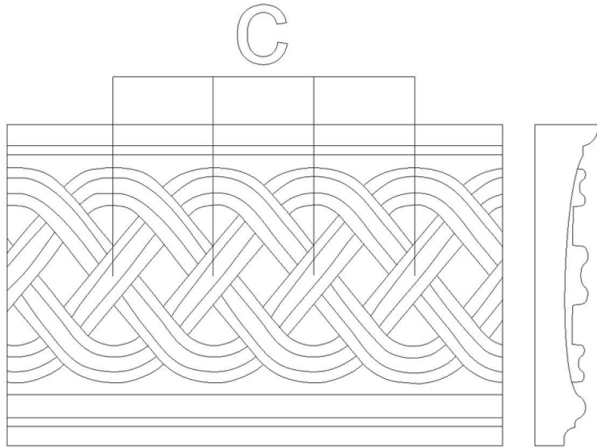

# Moulding - Celtic Double Weave

SKU: MLD-CDW

[www.heartwoodcarving.com](http://www.heartwoodcarving.com)

a	b	c
2.5"	3/4"	0.62"
3"	3/4"	0.8"
3.5"	3/4"	0.92"
4"	3/4"	1.17"
4.5"	3/4"	1.3"
5"	3/4"	1.52"
6"	3/4"	1.75"