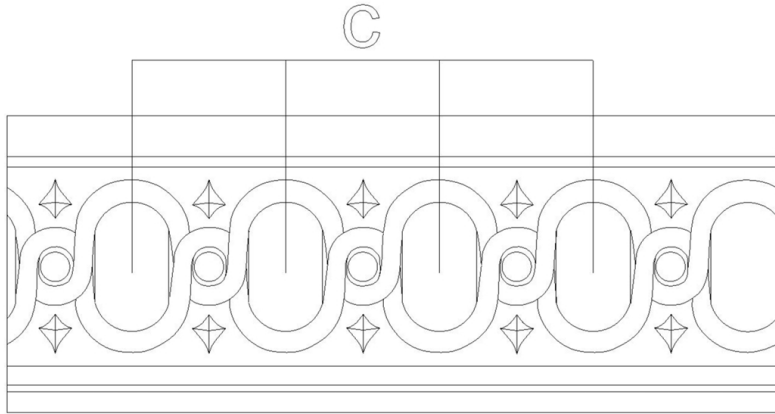

Moulding - Egg and Dart Full

SKU: MLD-EDF

www.heartwoodcarving.com

a	b	c
2.5"	3/4"	1.3"
3"	3/4"	1.5"
3.5"	3/4"	1.9"
4"	3/4"	2.14"
4.5"	3/4"	2.64"
5"	3/4"	2.7"
6"	3/4"	3.23"

***Custom sizes by request**

© 2003-2018 Heartwood Carving Inc.®