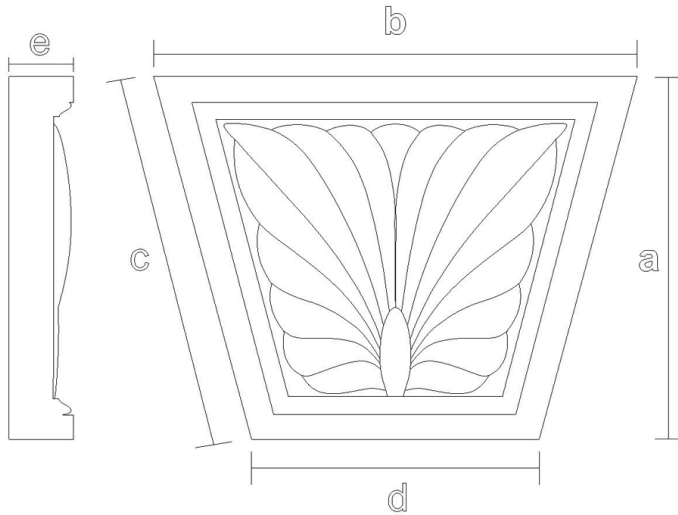

Keystone - Nouveau Folds

SKU: KS-NV1

www.heartwoodcarving.com

a	b	c	d	e
3"	3 7/8"	3.1"	2.3"	3/4"
4"	5 1/8"	4.27"	3.1"	3/4"
5"	6 1/2"	5.3"	3.9"	3/4"
6"	7 3/4"	6.2"	3.83"	3/4"

***Custom sizes by request**

© 2003-2018 Heartwood Carving Inc.®