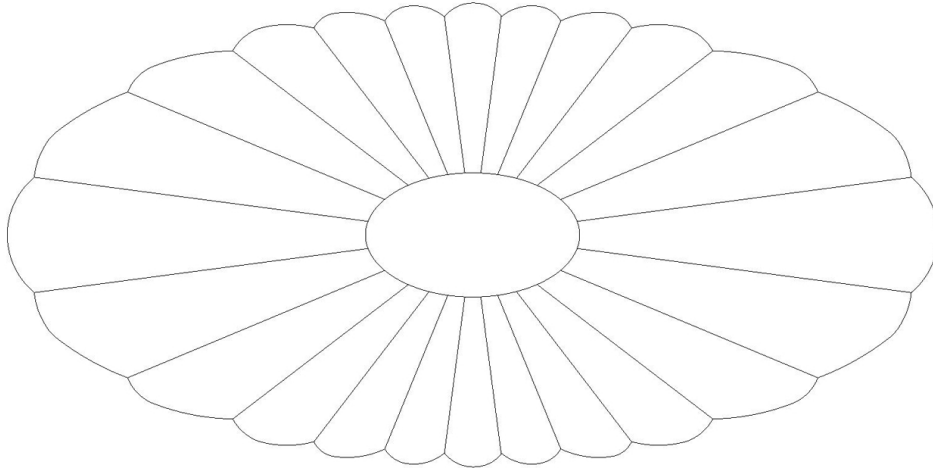

Onlay - Jubilee Daisy

SKU: ON-JOVAL

www.heartwoodcarving.com

2 1/2"t x 5"w x 3/4"d

3"t x 6"w x 3/4"d

3 1/2"t x 7"w x 3/4"d

4"t x 8"w x 15/16"d

4 1/2"t x 9"w x 15/16"d

5"t x 10"w x 15/16"d

5 1/2"t x 11"w x 3/4"d

6"t x 12"w x 3/4"d

***Custom sizes by request**

© 2003-2018 Heartwood Carving Inc.®

Copyright claimed to the extent and creative product designs, product numbers, photographs, drawings, text, the selection, coordination, arrangement, organization, placement and ordering thereof, and other works herein reproduced. All rights reserved.