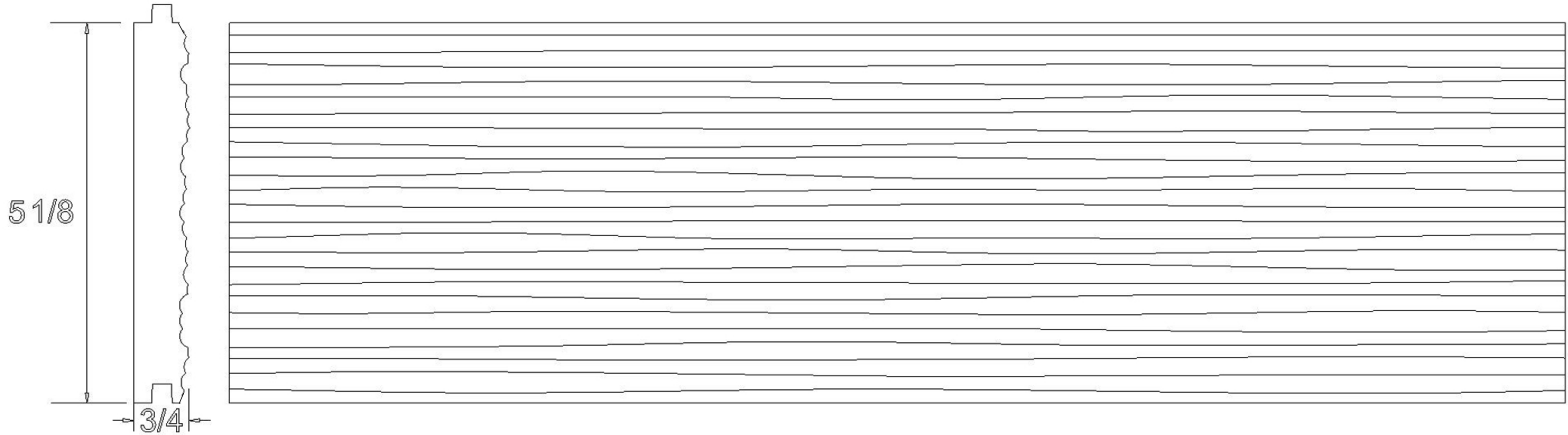

TG3D - "CONTURA" - 1 x 6 x 96 Decorative Stackable Paneling

www.heartwoodcarving.com

SKU: TG3D-CONTURA 1x6

3/4" d x 5 1/8" t x 94" L

***Custom sizes by request**

© 2003-2018 Heartwood Carving Inc.®

Copyright claimed to the extent and creative product designs, product numbers photographs, drawings, text, the selection, coordination, arrangement, organization, placement and ordering thereof, and other works herein reproduced. All rights reserved.