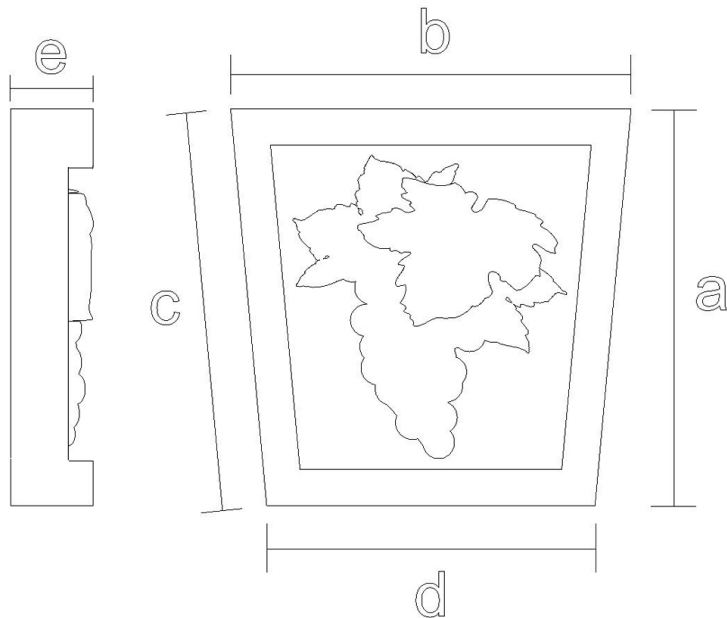

Keystone - Wine Grapes

SKU: KS-GRP

www.heartwoodcarving.com

a	b	c	d	e
5"	5"	5.13"	4.21"	3/4"
6"	6"	6.14"	5.08"	3/4"
7"	7"	7.13"	5.9"	3/4"
8"	8"	8.13"	6.73"	3/4"
9"	9"	9.14"	7.57"	3/4"

***Custom sizes by request**