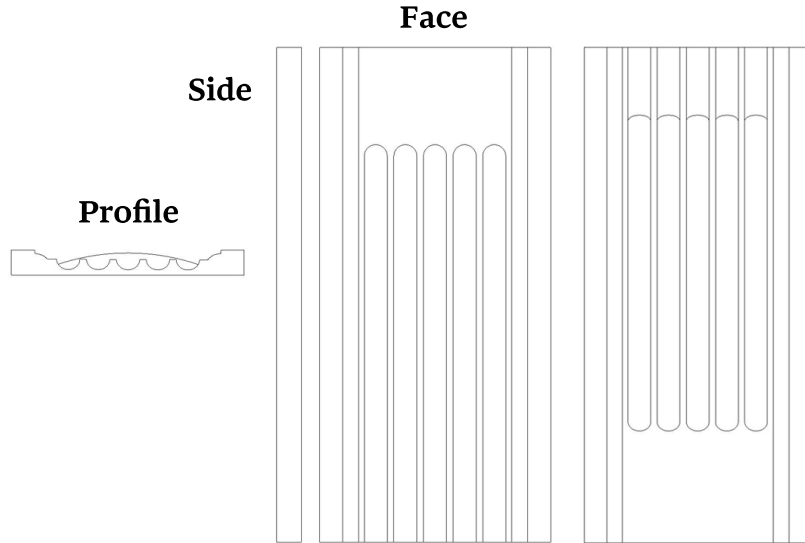

Pilaster - Fluted, Rounded

www.heartwoodcarving.com

SKU: PIL-08

3" w x 36" t, 42" t, 94" t x 3/4" d

4" w x 36" t, 42" t, 94" t x 3/4" d

5" w x 36" t, 42" t, 94" t x 3/4" d

6" w x 36" t, 42" t, 94" t x 3/4" d