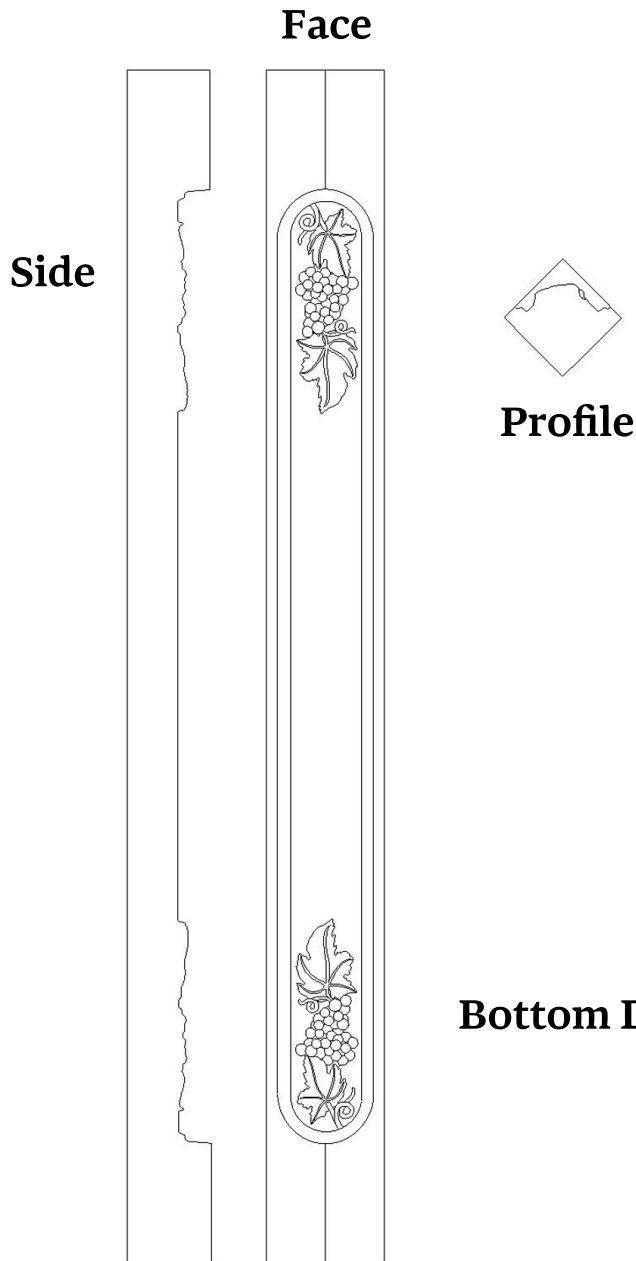

# Corner Post - Grapes

SKU: CP-GRP

www.heartwoodcarving.com

**Profile**

**2 3/4" w x 2 3/4" d x 36" t (Counter Height)**

**2 3/4" w x 2 3/4" d x 42" t (Bar Height)**

**2 3/4" w x 2 3/4" d x 56" t**

**2 3/4" w x 2 3/4" d x 94" t (Wall Height)**

**\*Custom sizes by request**

**Bottom Detail**