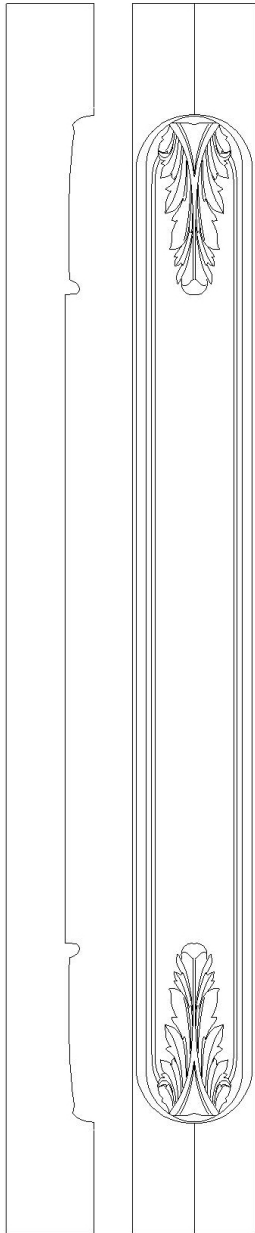

Corner Post - Acanthus

www.heartwoodcarving.com

SKU: CP-ACA

Face

Side

Profile

2 3/4" w x 2 3/4" d x 36" t (Counter Height)

2 3/4" w x 2 3/4" d x 42" t (Bar Height)

2 3/4" w x 2 3/4" d x 56" t

2 3/4" w x 2 3/4" d x 94" t (Wall Height)

*Custom sizes by request

Bottom Detail