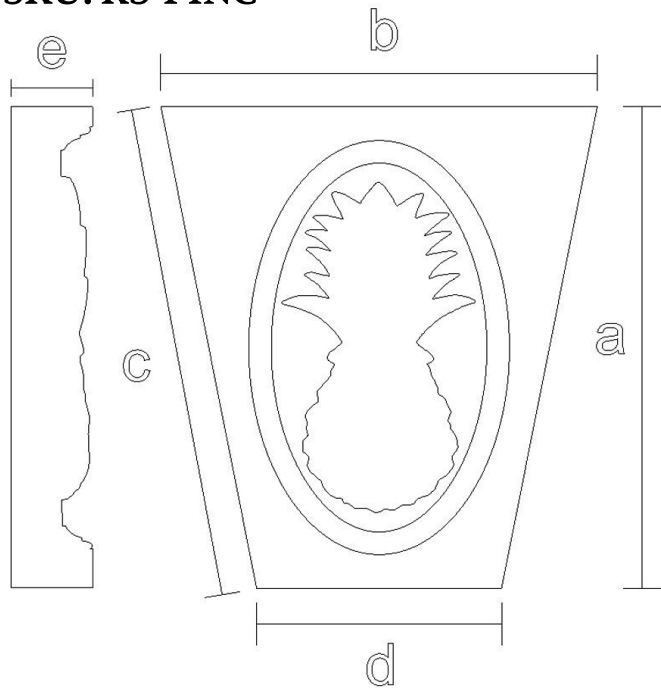

Keystone - Classic Pineapple

SKU: KS-PINC

www.heartwoodcarving.com

a	b	c	d	e
5"	4 1/2"	5 1/8"	2.65"	3/4"
6"	5 1/2"	6 1/8"	3.21"	3/4"
7"	6 3/8"	7 1/8"	3.63"	3/4"
8"	7 1/4"	8 1/8"	4.1"	3/4"
9"	8 1/8"	9 1/8"	4.55"	3/4"