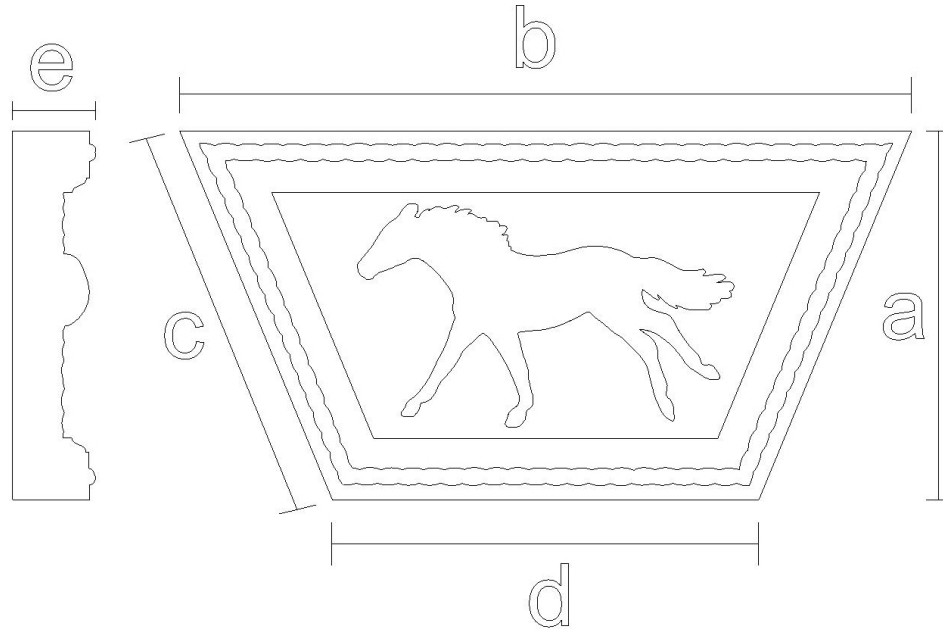

Keystone - Running Horse

SKU: KS-HOR

www.heartwoodcarving.com

a	b	c	d	e
3"	6"	3.38"	3 1/8"	3/4"
4"	8"	4.48"	4 1/8"	3/4"
5"	10"	5.55"	5 1/8"	3/4"
6"	12"	6.63"	6 1/8"	3/4"

***Custom sizes by request**

© 2003-2018 Heartwood Carving Inc.®