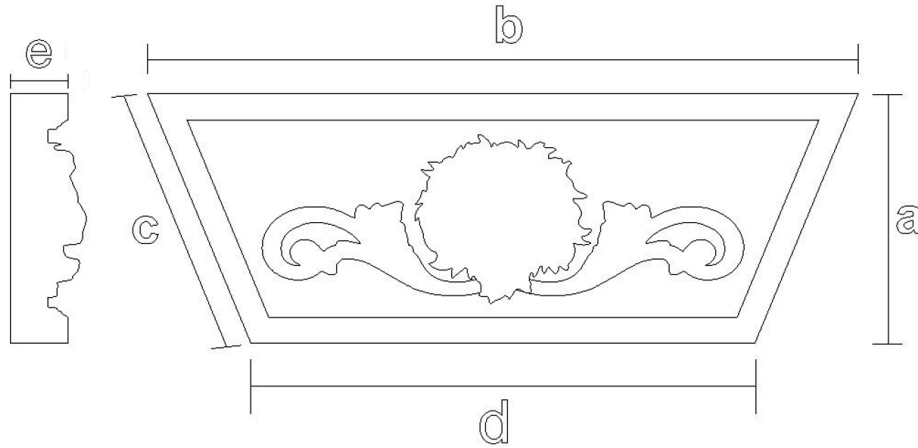

Keystone - Lion & Scroll

SKU: KS-LION

www.heartwoodcarving.com

a	b	c	d	e
3"	9"	3.38"	6.64"	3/4"
4"	12"	4.46"	8.77"	3/4"
5"	15"	5.55"	10.9"	3/4"
6"	18"	6.63"	13.11"	3/4"

***Custom sizes by request**

© 2003-2018 Heartwood Carving Inc.®