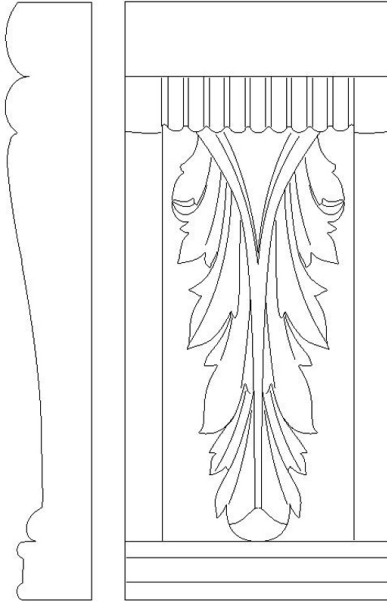

# Capital - Acanthus Leaf

SKU: CAP-ACA

[www.heartwoodcarving.com](http://www.heartwoodcarving.com)

**3"w x 6 3/4"t x 1"d**

**4"w x 9"t x 1 1/4"d**

**5"w x 11 1/4"t x 1 1/2"d**

**6"w x 13 1/2"t x 2"d**

**\*Custom sizes by request**