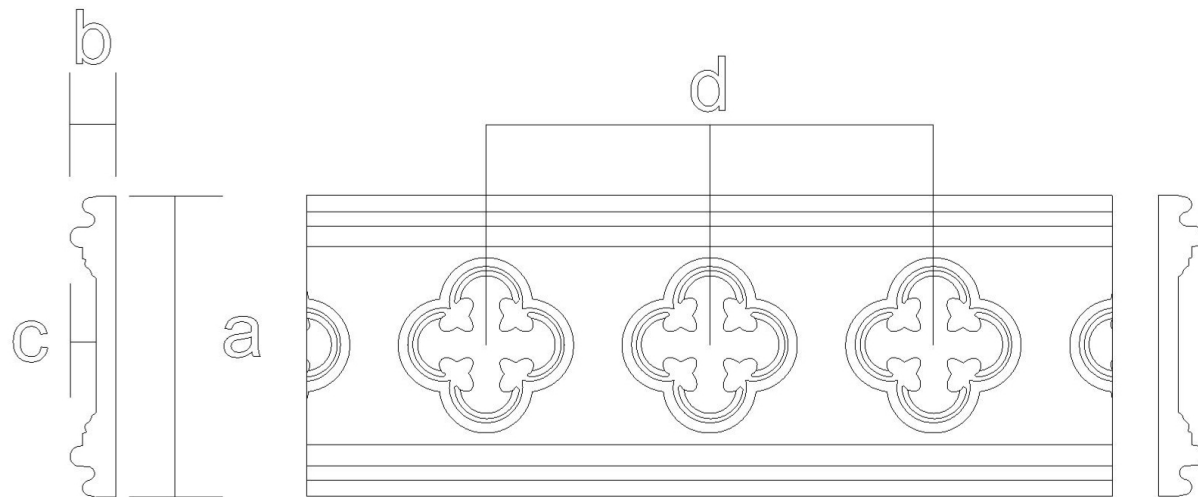

Moulding - Gothic Quatrefoil

SKU: MLD-GOTH

www.heartwoodcarving.com

a	b	c	d
2.5"	3/8"	0.22"	1.88"
3"	3/8"	0.31"	2.25"
3.5"	1/2"	0.54"	2.63"
4"	1/2"	0.63"	2.97"
4.5"	1/2"	0.64"	3.27"
5"	3/4"	0.65"	3.73"
6"	3/4"	0.56"	4.51"