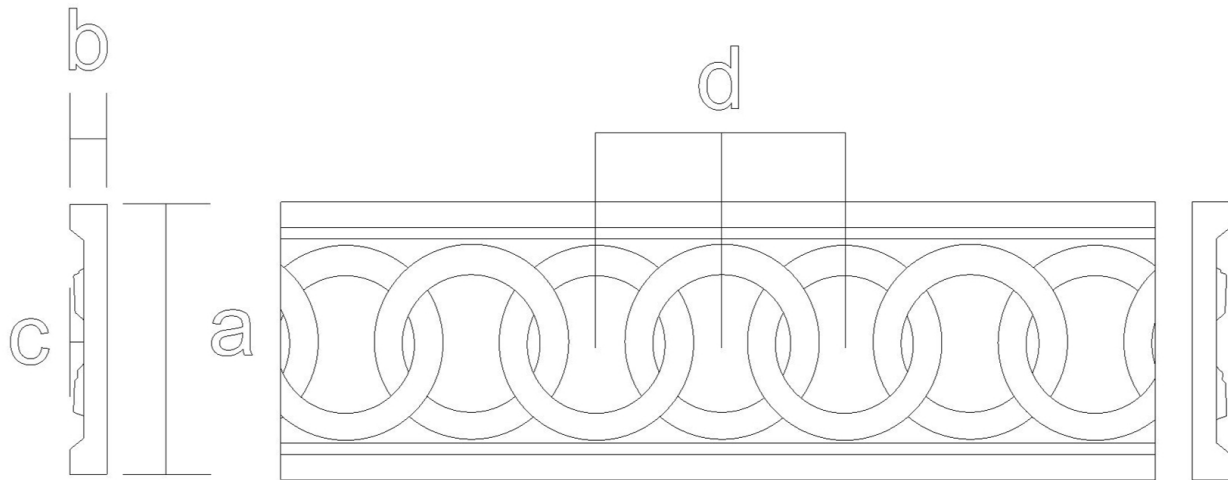

Frieze Moulding - Linked Rings

SKU: FZ-RING

www.heartwoodcarving.com

a	b	c	d
2.5"	3/8"	0.14"	2.13"
3"	3/8"	0.16"	1.27"
3.5"	1/2"	0.19"	1.49"
4"	1/2"	0.21"	1.72"
4.5"	1/2"	0.24"	1.89"
5"	3/4"	0.27"	2.18"
6"	3/4"	0.34"	2.72"