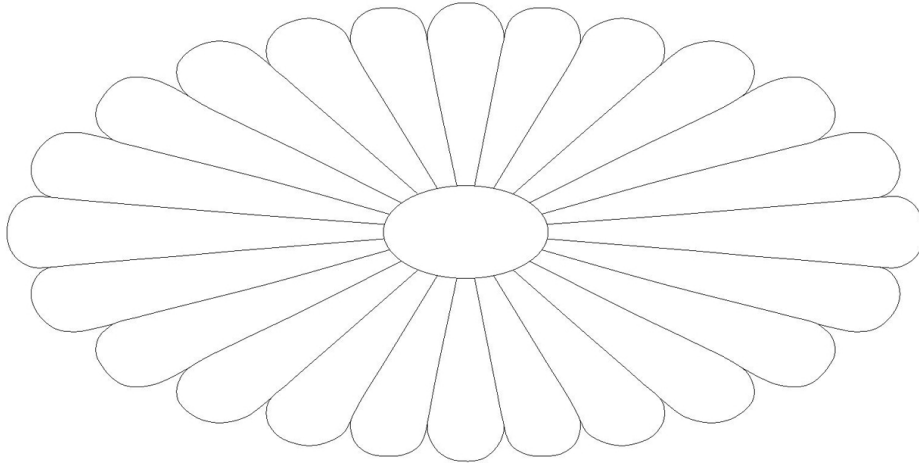

# Onlay - Sun Daisy - Oval

SKU: ON-SDSYOV

[www.heartwoodcarving.com](http://www.heartwoodcarving.com)

2 1/2"t x 5"w x 3/4"d

3"t x 6"w x 3/4"d

3 1/2"t x 7"w x 3/4"d

4"t x 8"w x 15/16"d

4 1/2"t x 9"w x 15/16"d

5"t x 10"w x 15/16"d

5 1/2"t x 11"w x 3/4"d

6"t x 12"w x 3/4"d

**\*Custom sizes by request**

© 2003-2018 Heartwood Carving Inc.®

Copyright claimed to the extent and creative product designs, product numbers, photographs, drawings, text, the selection, coordination, arrangement, organization, placement and ordering thereof, and other works herein reproduced. All rights reserved.