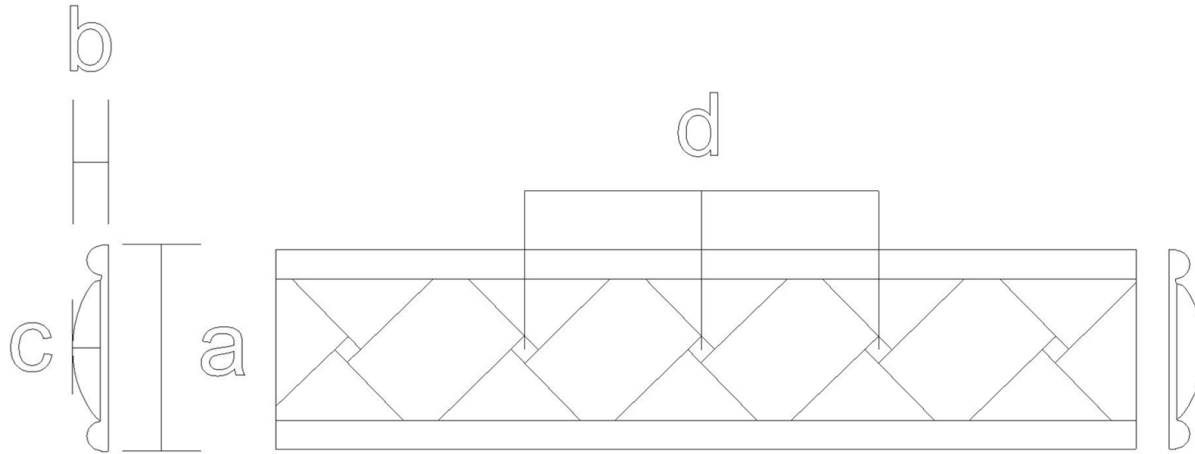

Frieze Moulding - Square Basket Weave

SKU: FZ-SWE

www.heartwoodcarving.com

a	b	c	d
2.5"	3/8"	0.33"	2.26"
3"	1/2"	0.63"	2.7"
3.5"	1/2"	0.69"	3.15"
4"	5/8"	0.61"	3.58"
4.5"	5/8"	0.67"	4.04"
5"	3/4"	0.63"	4.5"
6"	3/4"	0.71"	5.4"