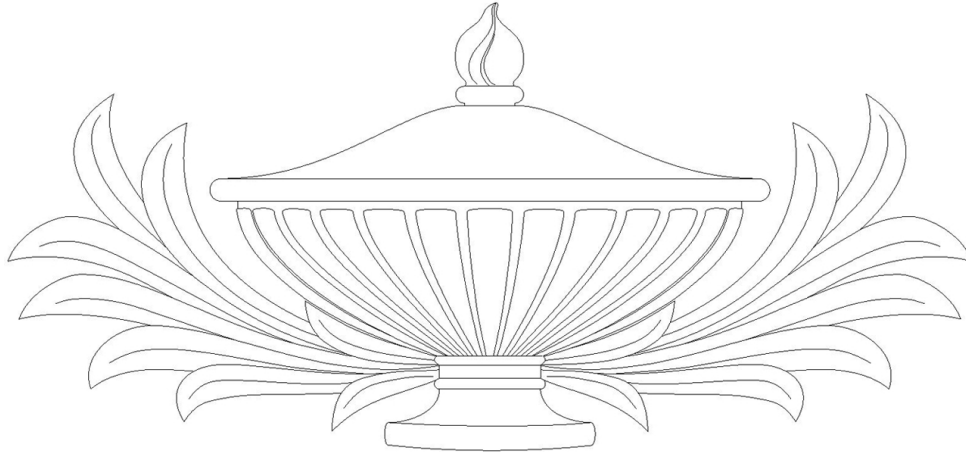

# Onlay - Classic Urn

SKU: ON-CLURN

[www.heartwoodcarving.com](http://www.heartwoodcarving.com)

2 1/2"t x 5"w x 13/16"d

3"t x 6"w x 9/16"d

3 1/2"t x 7"w x 5/8"d

4"t x 8"w x 11/16"d

4 1/2"t x 9"w x 3/4"d

5"t x 10"w x 3/4"d

5 1/2"t x 11"w x 13/16"d

6"t x 12"w x 7/8"d

**\*Custom sizes by request**

© 2003-2018 Heartwood Carving Inc.®

Copyright claimed to the extent and creative product designs, product numbers, photographs, drawings, text, the selection, coordination, arrangement, organization, placement and ordering thereof, and other works herein reproduced. All rights reserved.