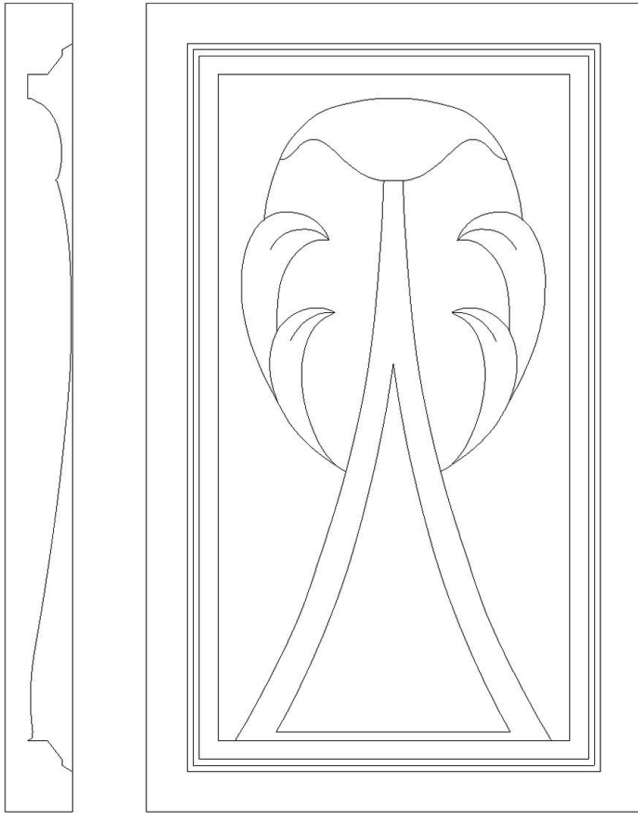

# Corner Block - Acanthus Transitions

www.heartwoodcarving.com

SKU: CB-ACTR

Height	Width	Depth
3"	5"	3/4"
3 1/4"	5 3/8"	3/4"
3 1/2"	5 3/4"	3/4"
3 3/4"	6 1/4"	3/4"
4"	6 5/8"	3/4"
4 1/2"	7"	3/4"
5"	8 1/4"	3/4"
5 1/2"	9"	3/4"