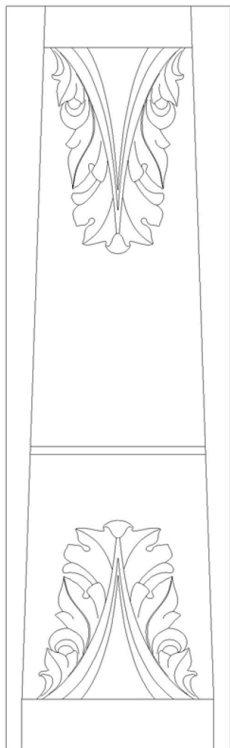

Pilaster, Island Corner - Double Acanthus w Backing

www.heartwoodcarving.com

SKU: PIL-DACA

Face

Side

7.5" w x 30", 40" t x 2.5" d

***Custom sizes by request**

© 2003-2018 Heartwood Carving Inc.®