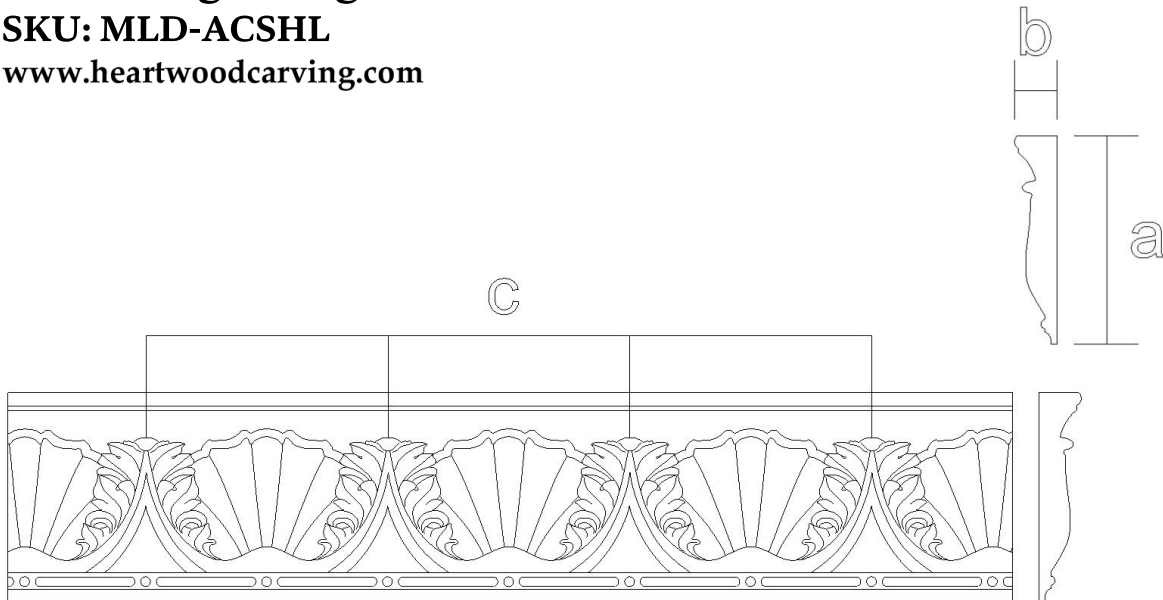

# Moulding - Large - Acanthus w Shell

SKU: MLD-ACSHL

www.heartwoodcarving.com

a	b	c
3"	3/4"	3.53"
4"	3/4"	4.7"
5"	1"	5.84"
6"	1 1/4"	7.1"

**\*Custom sizes by request**

© 2003-2018 Heartwood Carving Inc.®

Copyright claimed to the extent and creative product designs, product numbers, photographs, drawings, text, the selection, coordination, arrangement, organization, placement and ordering thereof, and other works herein reproduced. All rights reserved.