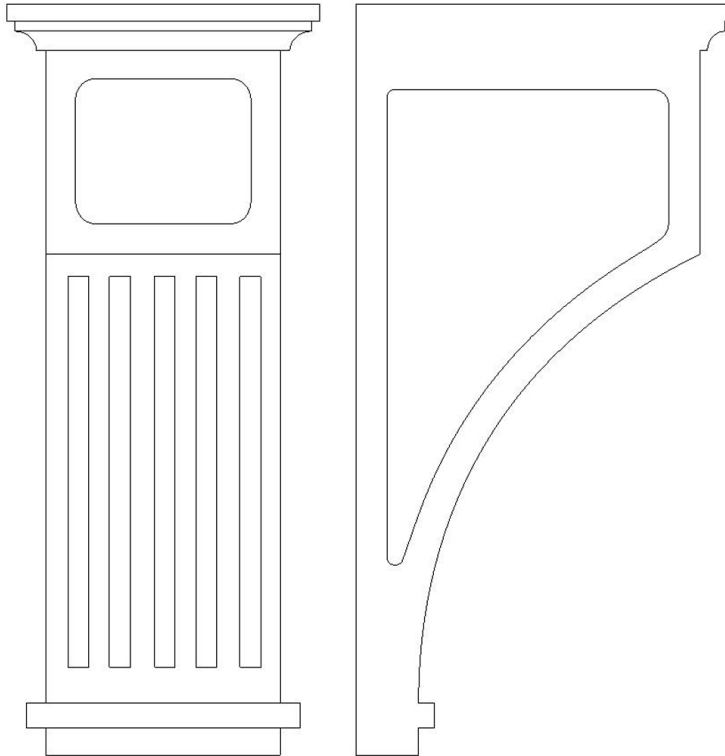

Corbel - Mission Fluted

SKU: COR-FLU

www.heartwoodcarving.com

4" w x 11" t x 5" d

5" w x 12" t x 6" d

***Custom sizes by request**

© 2003-2018 Heartwood Carving Inc.®

Copyright claimed to the extent and creative product designs, product numbers photographs, drawings, text, the selection, coordination, arrangement, organization, placement and ordering thereof, and other works herein reproduced. All rights reserved.