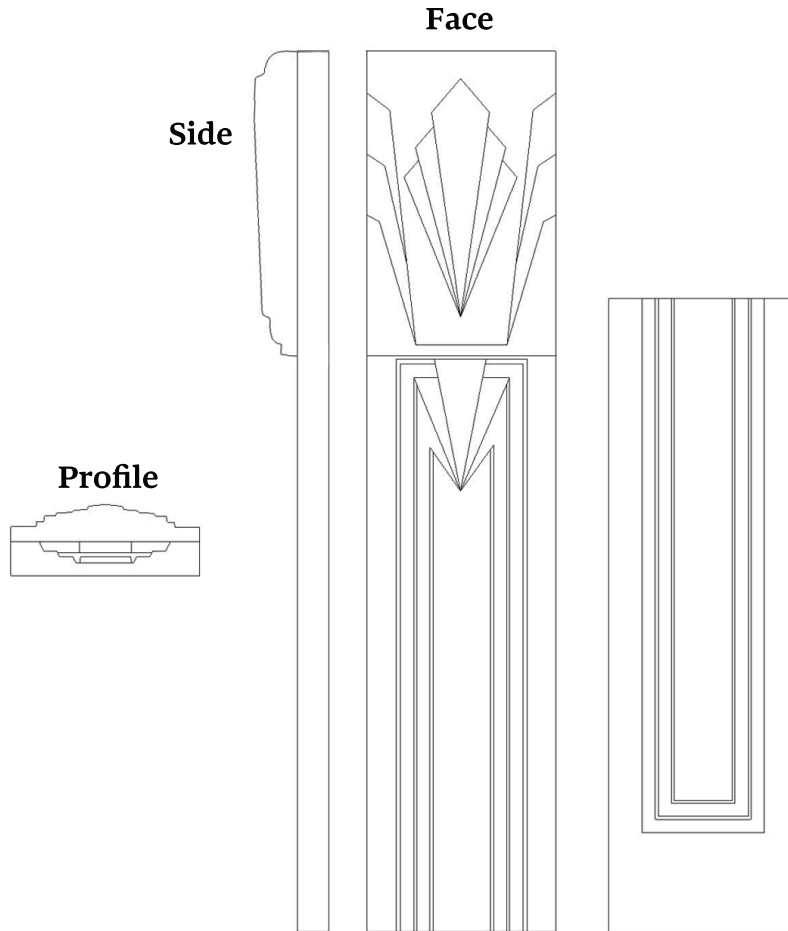

Pilaster - Empire Deco

SKU: PIL-EDECO

www.heartwoodcarving.com

Capital:

3" w x 4 1/2" t x 0.75" d

4" w x 6" t x 0.88" d

5" w x 7 1/2" t x 1.25" d

6" w x 9" t x 1.25" d

Pilaster:

3" w x 48" t, 94" t x 3/4" d

4" w x 48" t, 94" t x 3/4" d

5" w x 48" t, 94" t x 3/4" d

6" w x 48" t, 94" t x 3/4" d

*Custom sizes by request

Optional Bottom

© 2003-2018 Heartwood Carving Inc.®