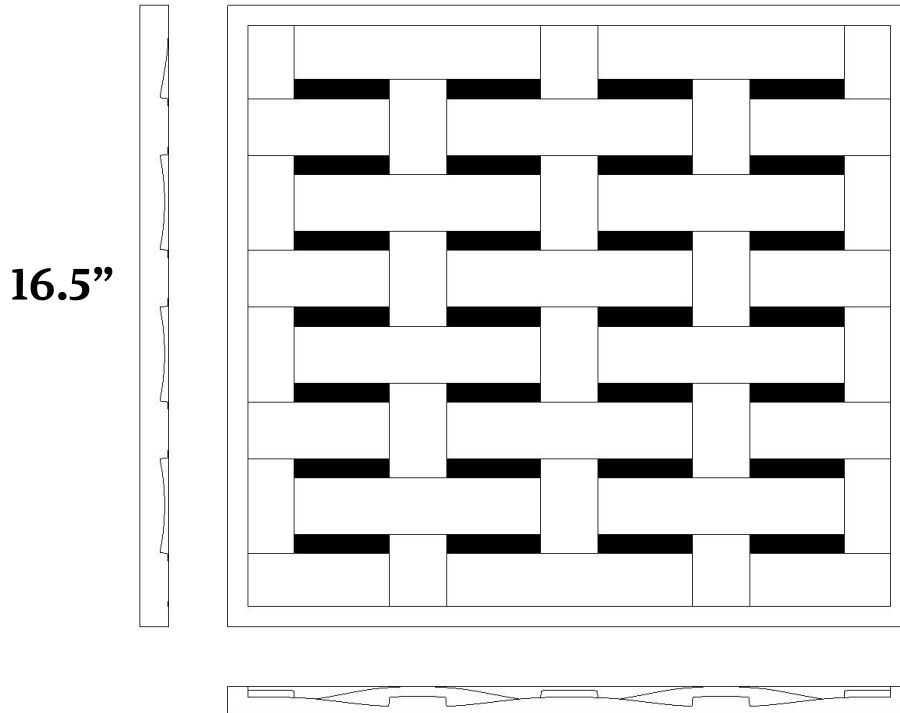

Weave Panel #26 - "Square Weave" (Pierced or Unpierced)

www.heartwoodcarving.com

SKU: WV-PNL-026

16.5"

***All sizes by request**

18"

***Example drawn to scale,**

Art is added, or subtracted for all sizes.