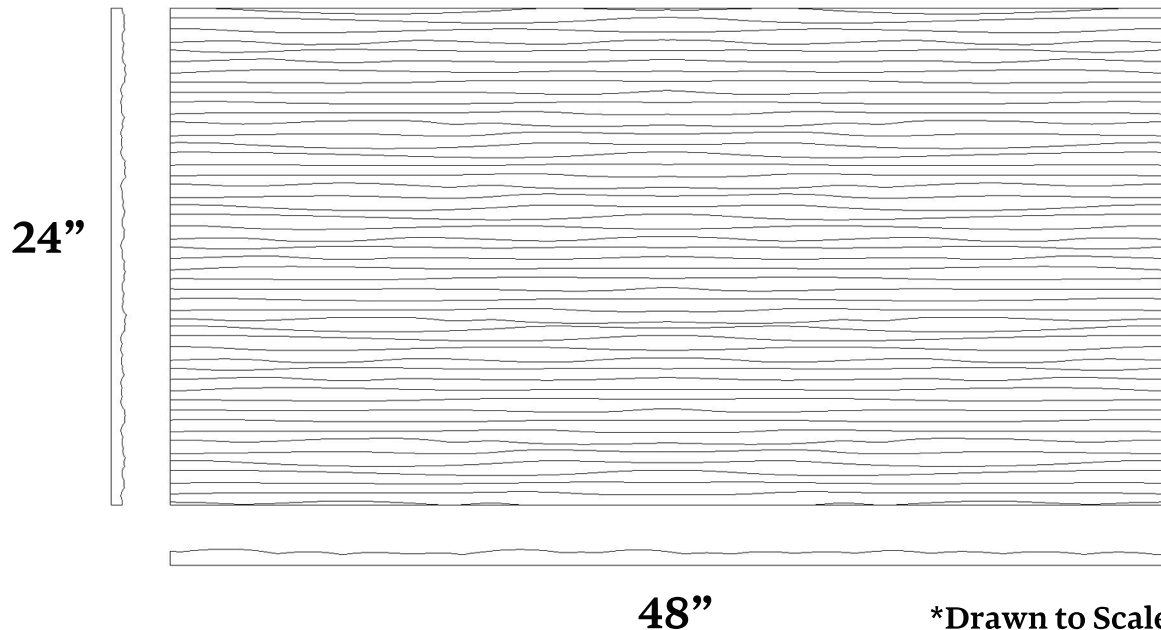

Textured Panel #25, "Gouged"

SKU: PNL-025

www.heartwoodcarving.com

*Drawn to Scale,

Art is added, or subtracted for all sizes.

Sizes Available

2' x 2' MDF x 3/4" d

2' t x 4' w MDF x 3/4" d

4' t x 2' w MDF x 3/4" d

4' x 4' MDF x 3/4" d

8' w x 2' t MDF x 3/4" d

2' t x 8' w MDF x 3/4" d

4' t x 8' w MDF x 3/4" d

4' w x 8' t MDF x 3/4" d

*Custom sizes by request

© 2003-2018 Heartwood Carving Inc.®